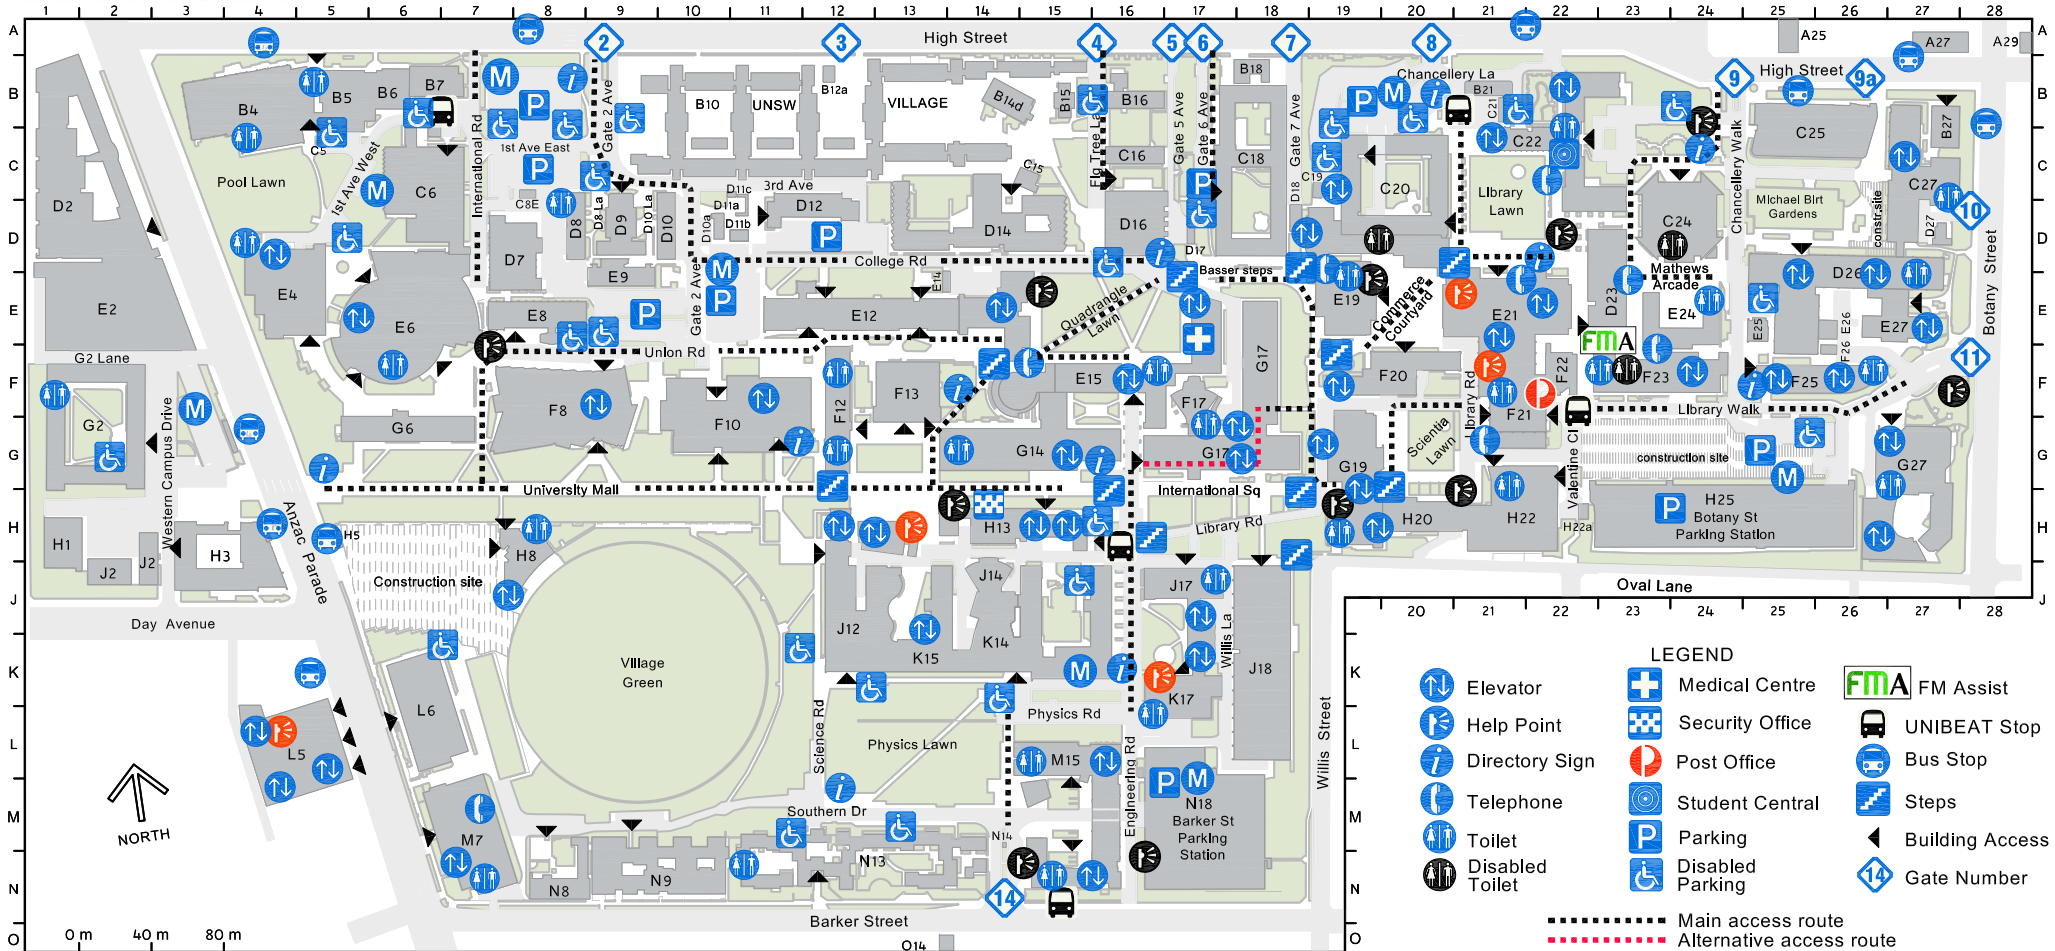

KENSINGTON CAMPUS ACCESSIBILITY & PARKING MAP

Telephone 02 9385 1000

Buildings	Theatres	Services
223 Anzac Parade AGSM Australian School of Business Biological Sciences Blockhouse Chancellery Chemical Sciences Civil Engineering Computer Science Dalton Electrical Engineering Golf House 38 Botany Street John Goodsell John Niland Scientia Law Library Library Stage 2 Lowy Cancer Research Centre Materials Science Mathews Mechanical Engineering	L5 G27 E12 D26 G6 C22 F10 H20 K17 F12 G17 A27 F20 G19 F8 E21 F21 C25 E8 F23 J17	Medical Administration Metallurgy Process Morven Brown Newton NIDA Old Main Pavilions Petroleum Engineering Quadrangle Red Centre Robert Webster Roundhouse Rupert Myers Sam Cracknell Pavilion Samuels Squarehouse Valentine Annexe Wallace Wurth Willis Annexe University Regiment UNSW Fare
B27 D7 C20 J12 D2 K15 E24 D12 H13 G14 E6 M15 H8 F25 E4 H22 C27 E8 H1 E24a	Student Accommodation Barker Apartments Basser College Creston College Goldstein College International House Kensington Colleges Office New College New College Postgrad. Village Philip Baxter College Shalom College Warrane College UNSW Village Faculty Offices Arts and Social Sciences Australian School of Business Built Environment Engineering Law Medicine Science	N13 C18 A25 D16 C6 C18 L6 H3 D14 N9 M7 B10 C20 E12 H13 K17 F12 B27 F12
AGSM Theatre Allens Arthur Robinson Biomedical Theatres Central Lecture Block Chemical Sciences Theatre Civil Engineering (G1) Clancy Auditorium Fig Tree Theatre Gonski Levy Theatre IO Myers Studio Kelth Burrows Theatre Law Theatre Macaulay Theatre Mathews Theatres New South Global Theatre Old Main Building (112) Parade Theatres Physics Theatre Red Centre Theatre Rex Vowels Theatre Ritchie Theatre Rupert Myers Theatre Science Theatre Webster Theatres	G27 F8 E27 E19 F10 H20 C24 B14d F8 D9 J14 F8 E15 D23 G14 K15 E2 K14 H13 F17 G19 M15 F13 G15	Accommodation Services Admissions and Enrolments Alumni Association Arc @ UNSW Careers Employment Office Cashier Centre UNSW IRMRC Chaplains CONTACT Coop program & Scholarship Counselling Service Environment Management Equity and Diversity Unit Facilities Management FM Assist ID Cards Foundation Studies Freehills Law Library Graduate Research School Human Resources Independent Learning Centre Institute of Languages
C18 F20 C22 G6 E15 C22 G2 E4 E15 F21 A29 E15 M15 F21 A29 M15 F23 F20 F23 F23 L5 F8 M15 G23 L5	IT Service Desk Kensington Legal Centre Learning Teaching Unit Library Lifestyle Clinic Marketing Development Medical Centre New South Innovations Nura Gili Resource Centre Nura Gili Student Centre 47 Botany Street Optometry Vision Sciences Parking permits etc. Physiotherapy Clinic Planning and Development Post Office Print Post Plus (P3) Publishing Printing Services Religious Centre Research Services Security	F21 F8 C22 E21 A27 C22 E15 M15 F21 A29 M15 F21 A29 M15 F23 F23 F23 F23 F22 F23 F23 F23 O14 N8 BS22
Sports Association Student Recruitment Office Squash Courts Swimming Pool UNSW Bookshop UNSW Fitness & Aquatic Centre UNSW International Student Centre UNSW Scholarships UNSW Student Central Venues and Events Childcare centres Kangas House 52 Barker St House at Pooh Corner Tigger's Honey Pot 22Botany St	H8 F20 B7 B4 E15 B5 H13 F21 C22 F23 F23 F23 O14 N8 BS22	