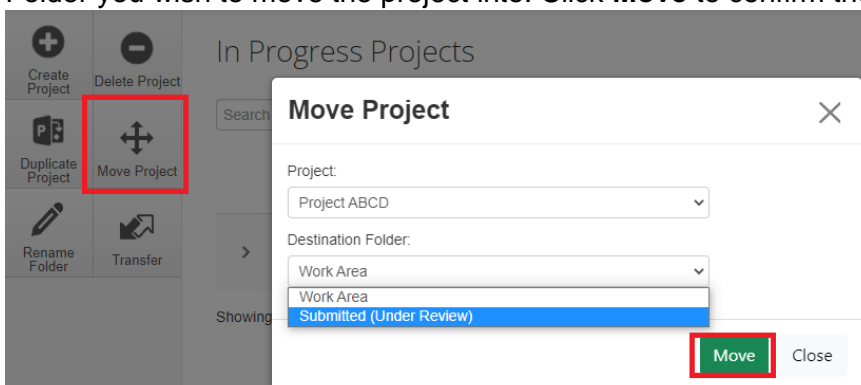

2. You will see that the project is no longer in its old folder.
3. To verify that the project has been moved to the correct folder. Click on **Work Area** to navigate back to the main page, then click on the **project's new folder**.

Project Folders

All Projects	In Progress	Submitted (Under Review)
2	0	1

4. You should see the project in this folder.
  Submitted (Under Review) Projects

Search Projects

Project Title	Project ID	Owner	Date Created	Date Modified
> Project ABCD	406	Ms Cecilia Ting	21/11/2022 10:47	21/11/2022 10:47

5. If you wish to move a project out of its existing folder, navigate to the folder that the project is located in. Click on the **Move Project** Button on the left-hand panel. Select the new Destination Folder you wish to move the project into. Click **Move** to confirm the move.